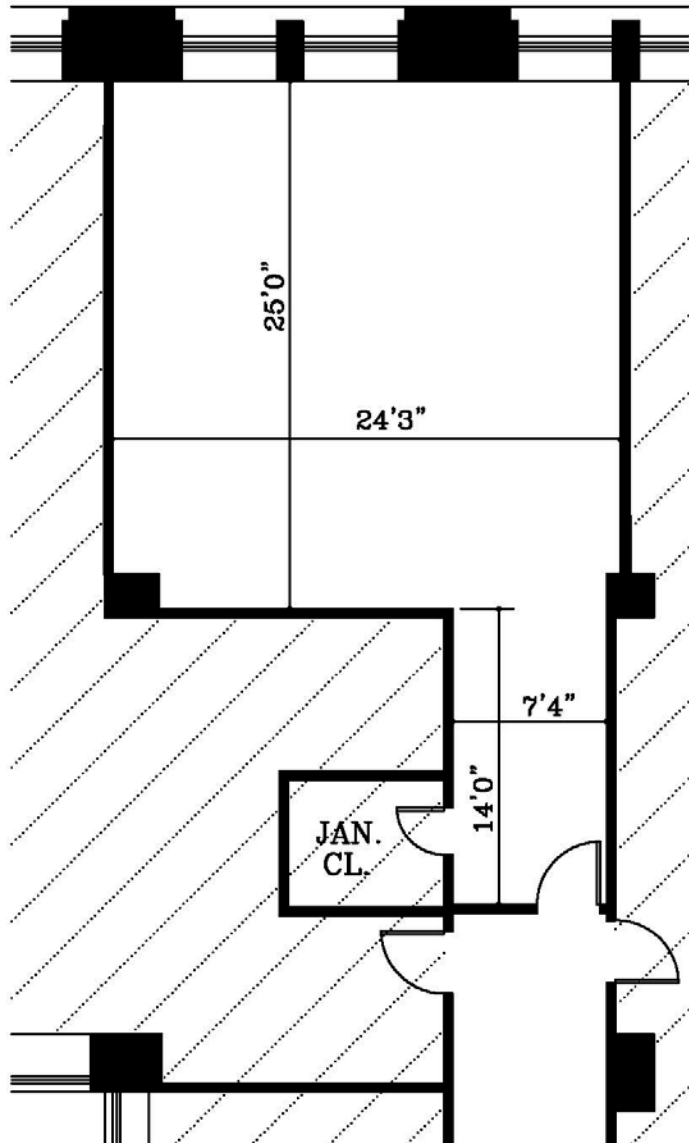

EAST WASHINGTON STREET

EAST WASHINGTON STREET

Context Plan:

Suite 1217

942 RSF

25
EAST
WASHINGTON

ASPIRE PROPERTIES

(312) 863-6200