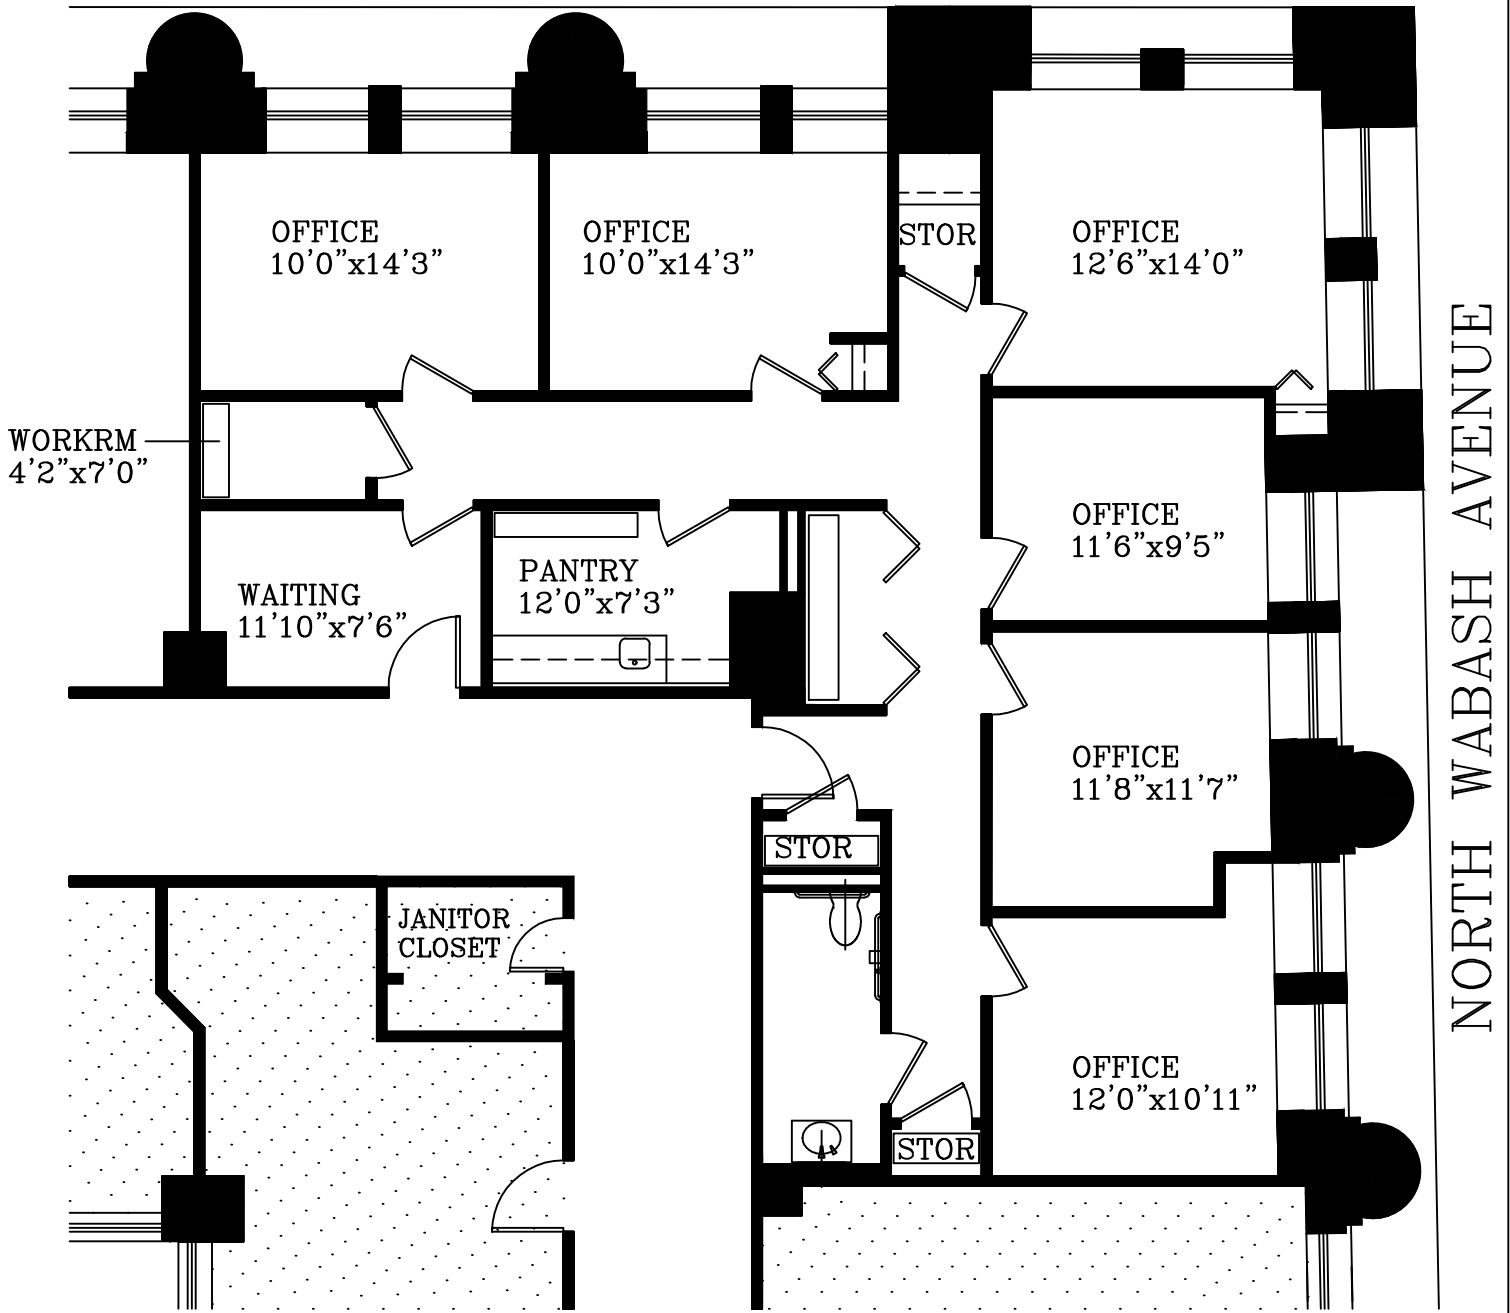

EAST WASHINGTON STREET

NORTH WABASH AVENUE

Building Leasing & Management:
Aspire Properties
25 E. Washington St., Ste. 1501
Chicago, Illinois 60602
T: 312-863-6200

Level 17 - Suite 1717
EXISTING CONDITIONS
FOR INFORMATION