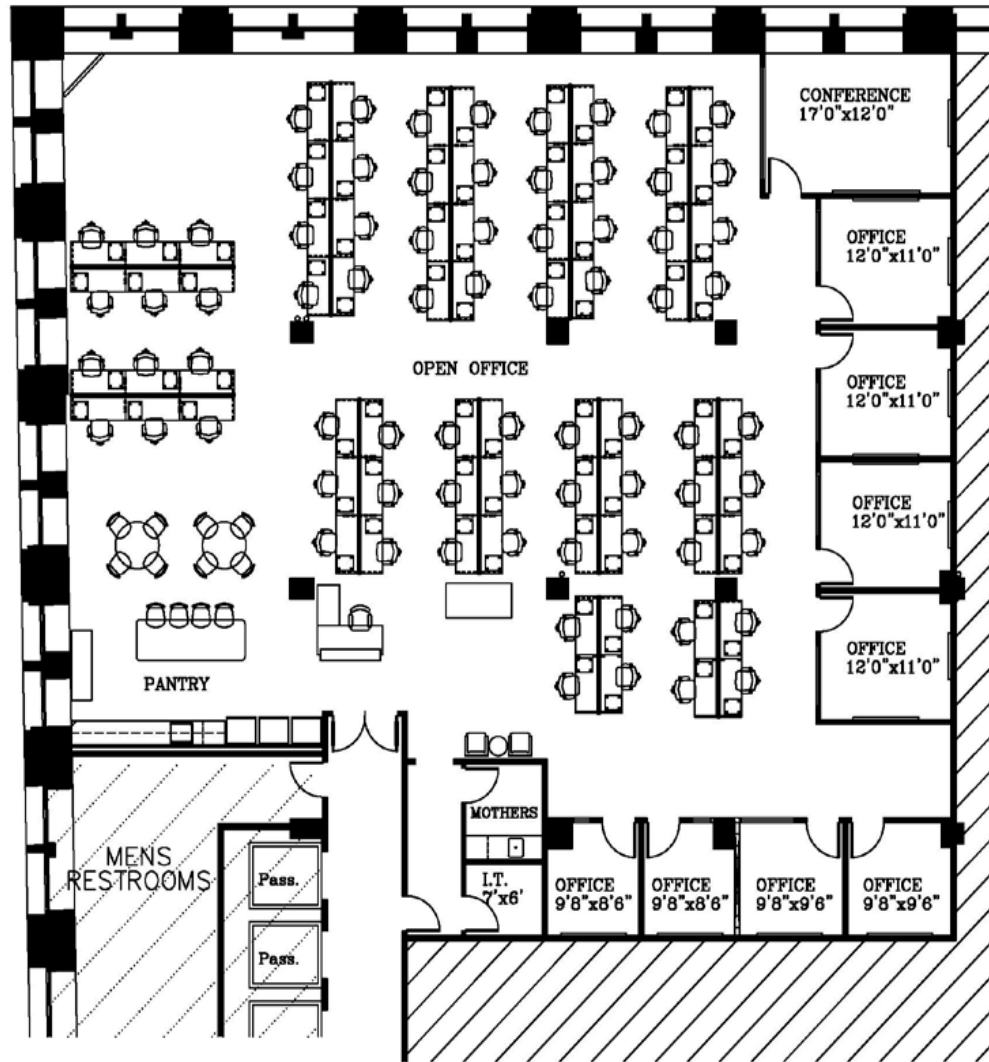

EAST WASHINGTON STREET

East Washington St.

CONTEXT PLAN: LEVEL 4

Suite 420

7,513 RSF

25
EAST
WASHINGTON

(312) 863-6200